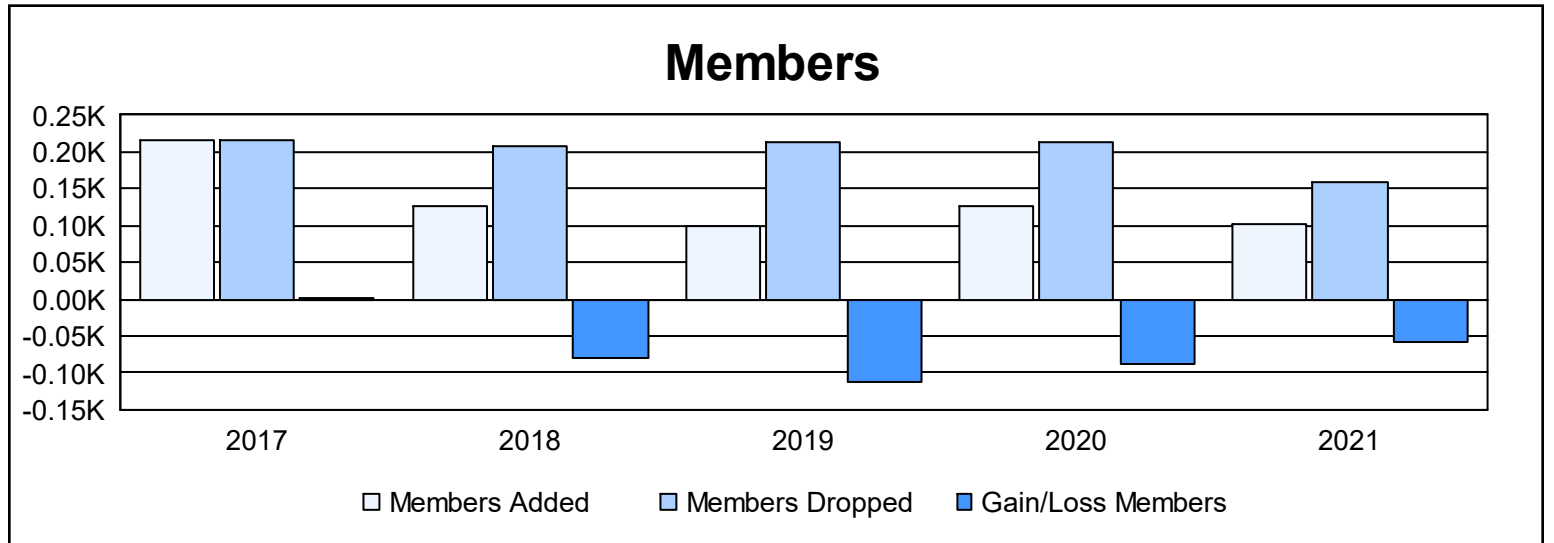

Year	New Clubs	Dropped Clubs	Gain/ Loss Clubs	New Members	Charter Members	Reinstate Members	Transfer Members	Total Member Added	Total Members Dropped	Gain/ Loss Members
2016-2017	2	3	-1	152	52	6	7	217	215	2
2017-2018	0	2	-2	111	2	8	6	127	208	-81
2018-2019	0	2	-2	83	2	12	3	100	213	-113
2019-2020	0	4	-4	92	8	14	12	126	214	-88
2020-2021	1	3	-2	54	24	15	8	101	159	-58
<b>Average</b>	<b>1</b>	<b>3</b>	<b>-2</b>	<b>98</b>	<b>18</b>	<b>11</b>	<b>7</b>	<b>134</b>	<b>202</b>	<b>-68</b>

### Membership Composition June 2021 Cumulative